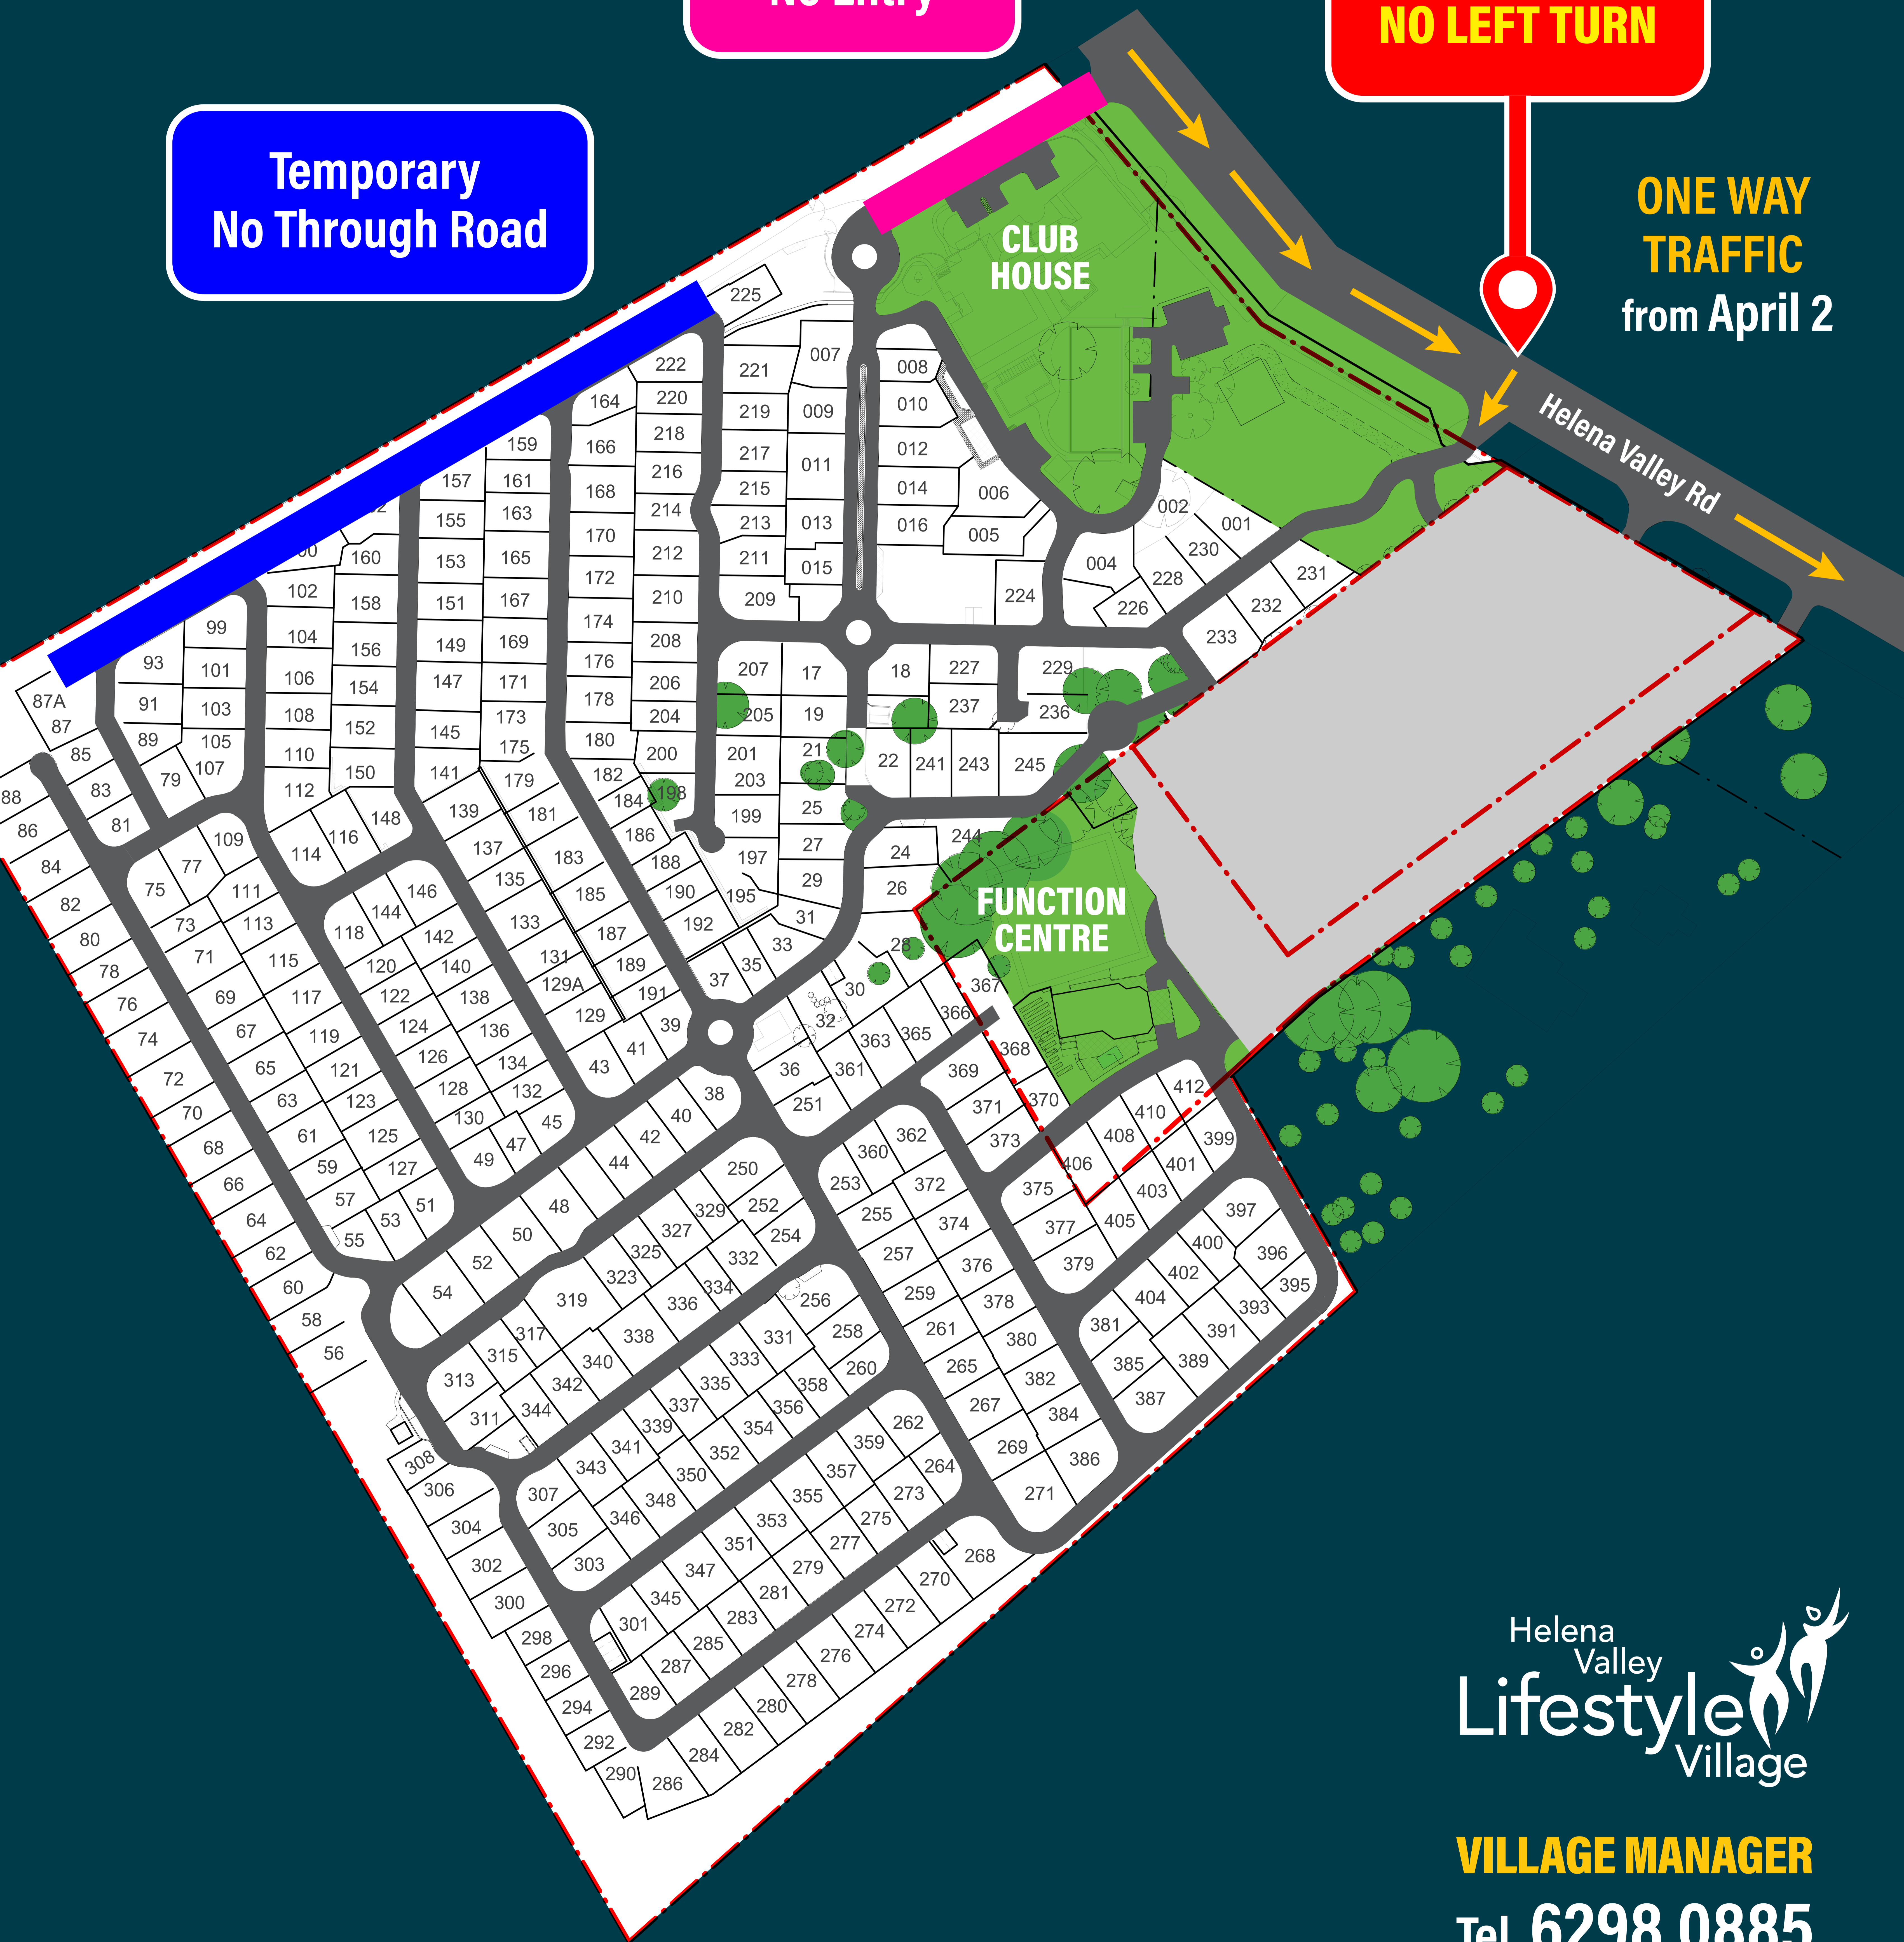

Temporary  
No Entry

Temporary  
No Through Road

Temporary  
Entry / Exit  
for the Village  
**NO LEFT TURN**

**ONE WAY  
TRAFFIC**  
from April 2

Helena  
Valley  
**Lifestyle**  
Village

**VILLAGE MANAGER**  
Tel. 6298 0885